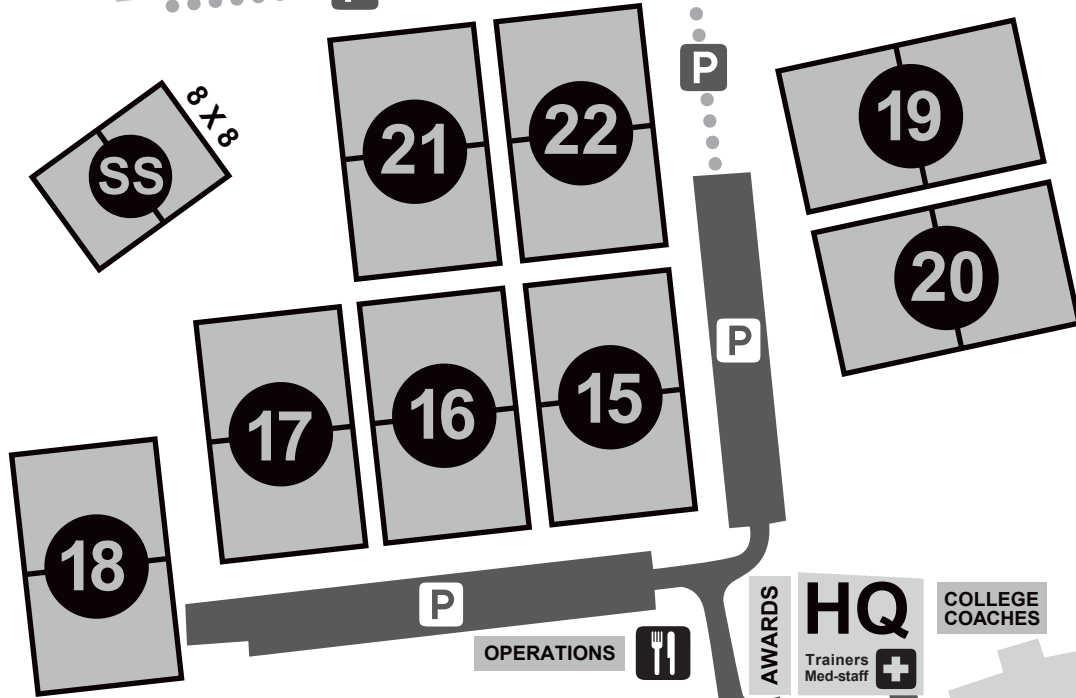

A R P

CP SOCCER COMPLEX

Classics Soccer Park
1461 Lancaster Road [Rte 72]
Manheim PA 17545

1276 Lititz Road
Manheim PA 17545

NO ACCESS FROM CLASSICS PARK

HHS Complex

Special thanks to PA Classics for the use of these fields.

LANCASTER ROAD

OPERATIONS

AWARDS **HQ** Trainers Med-staff
COLLEGE COACHES

CVB

Country Inn & Suites

Manheim Grill & Restaurant

ROUTE 72

GRAYSTONE RD