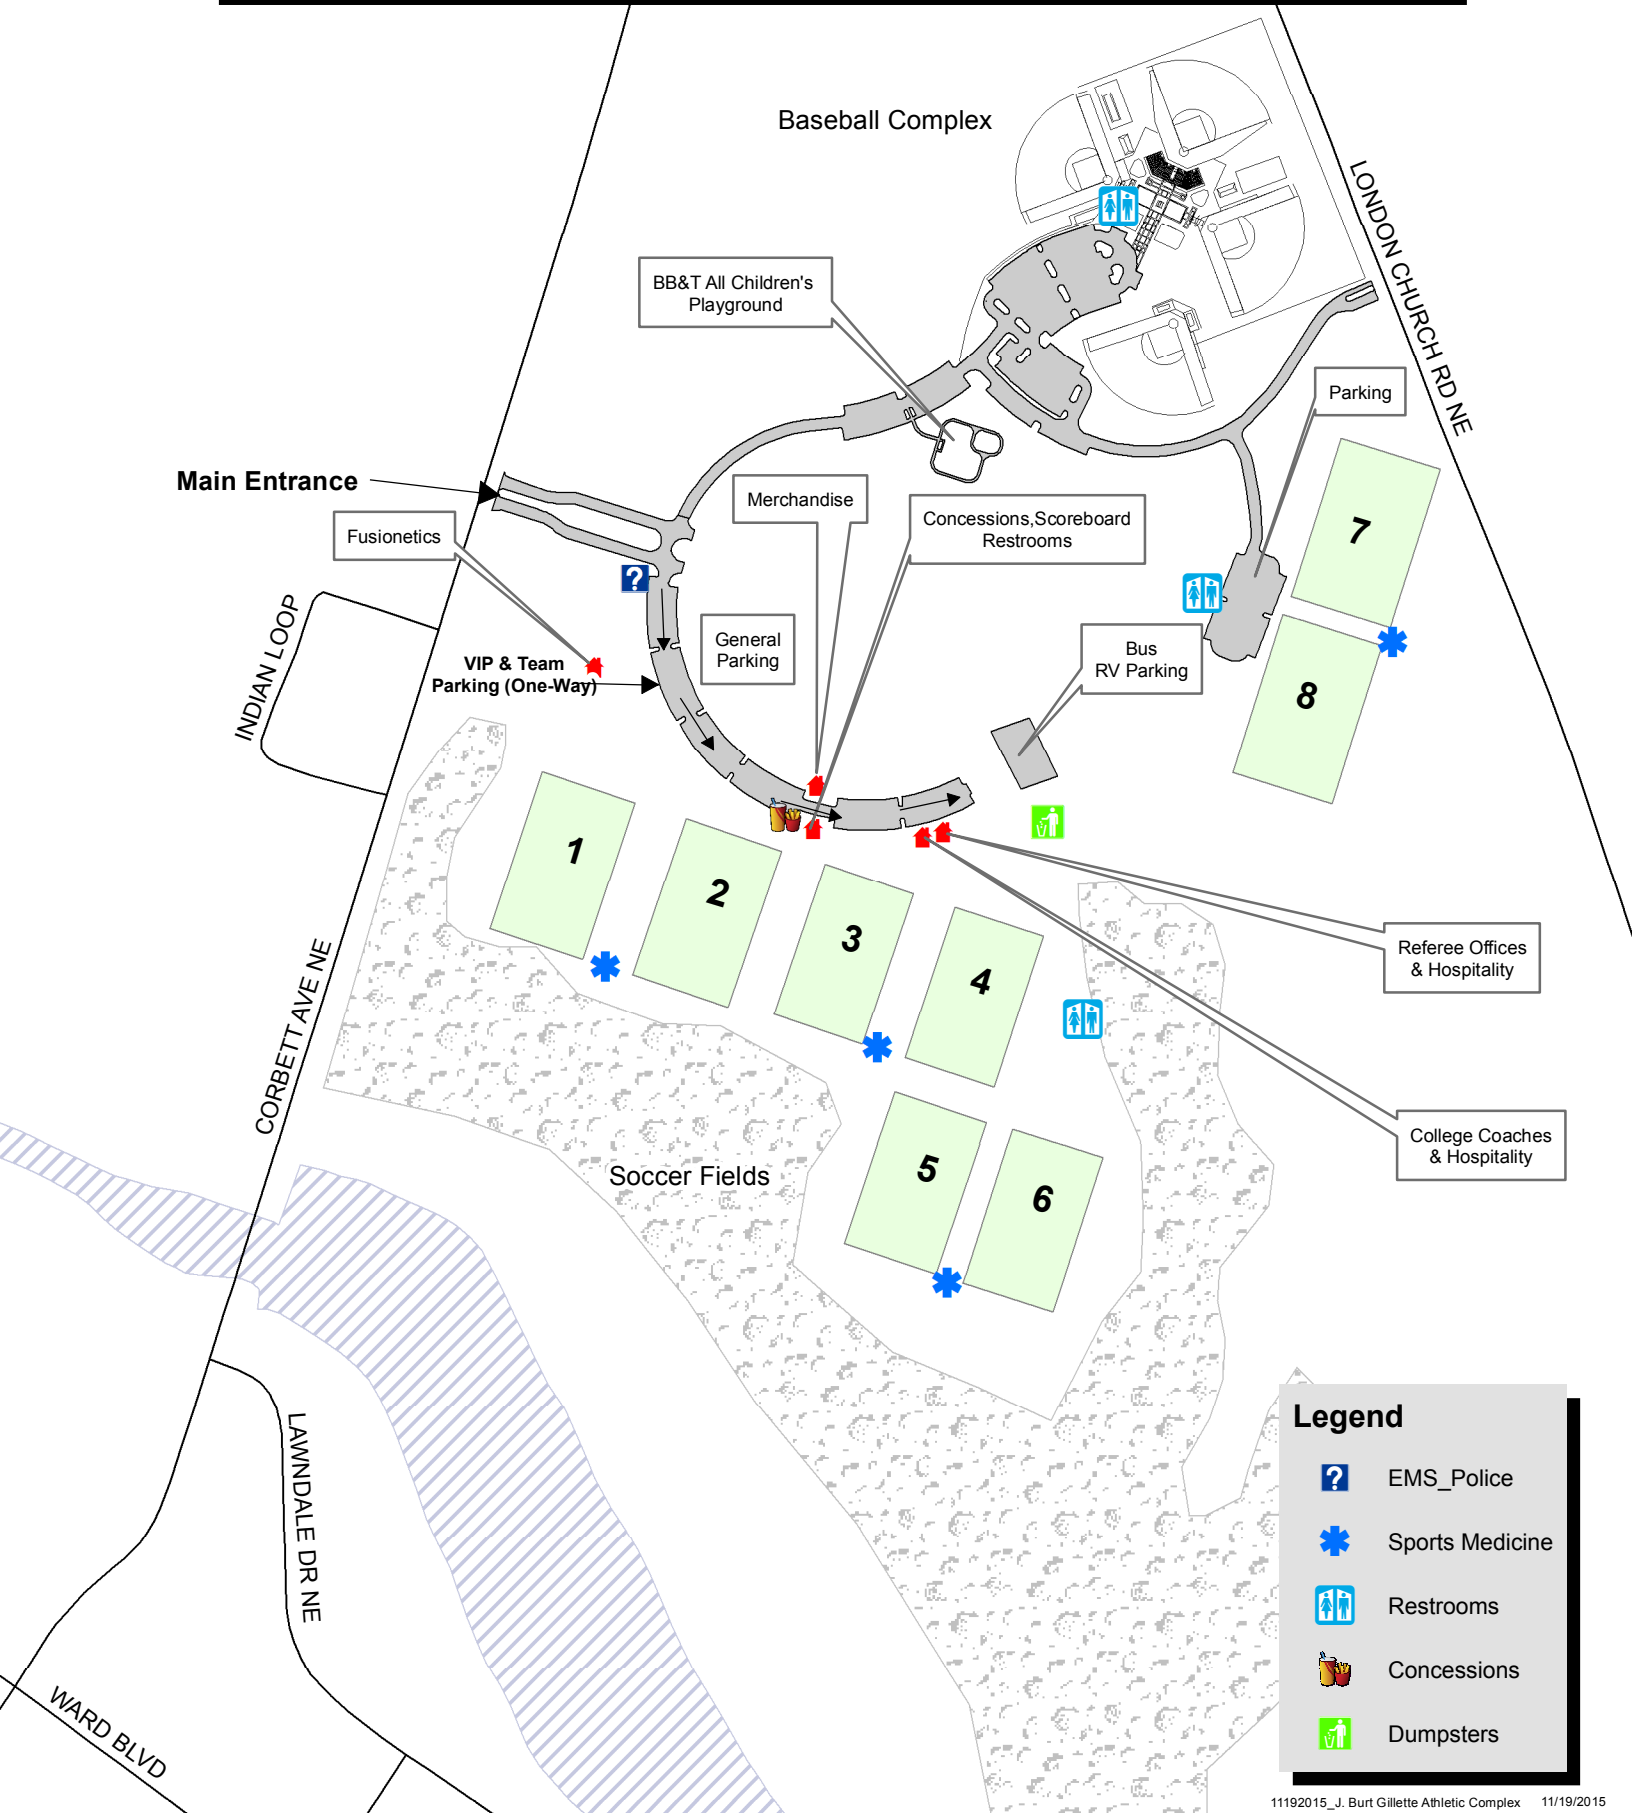

# J. Burt Gillette Athletic Complex

3238 Corbett Avenue, Wilson, NC 27893

### Legend

- EMS\_Police
- Sports Medicine
- Restrooms
- Concessions
- Dumpsters