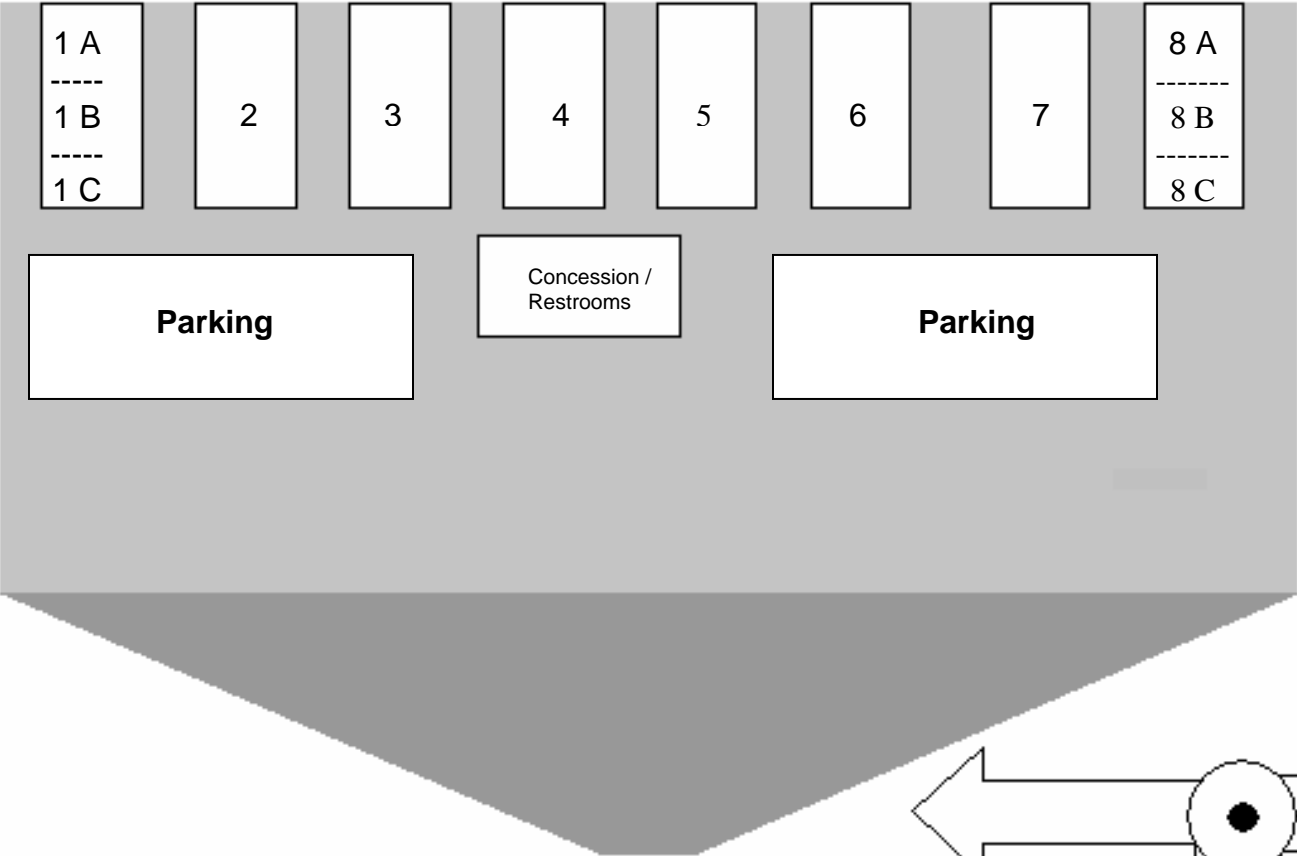

Weston Regional Park- Weston, Fl

I-75

Arvida Parkway

Saddle Club Road

Weston Regional Park. Soccer Fields are located on the North Side of the Park