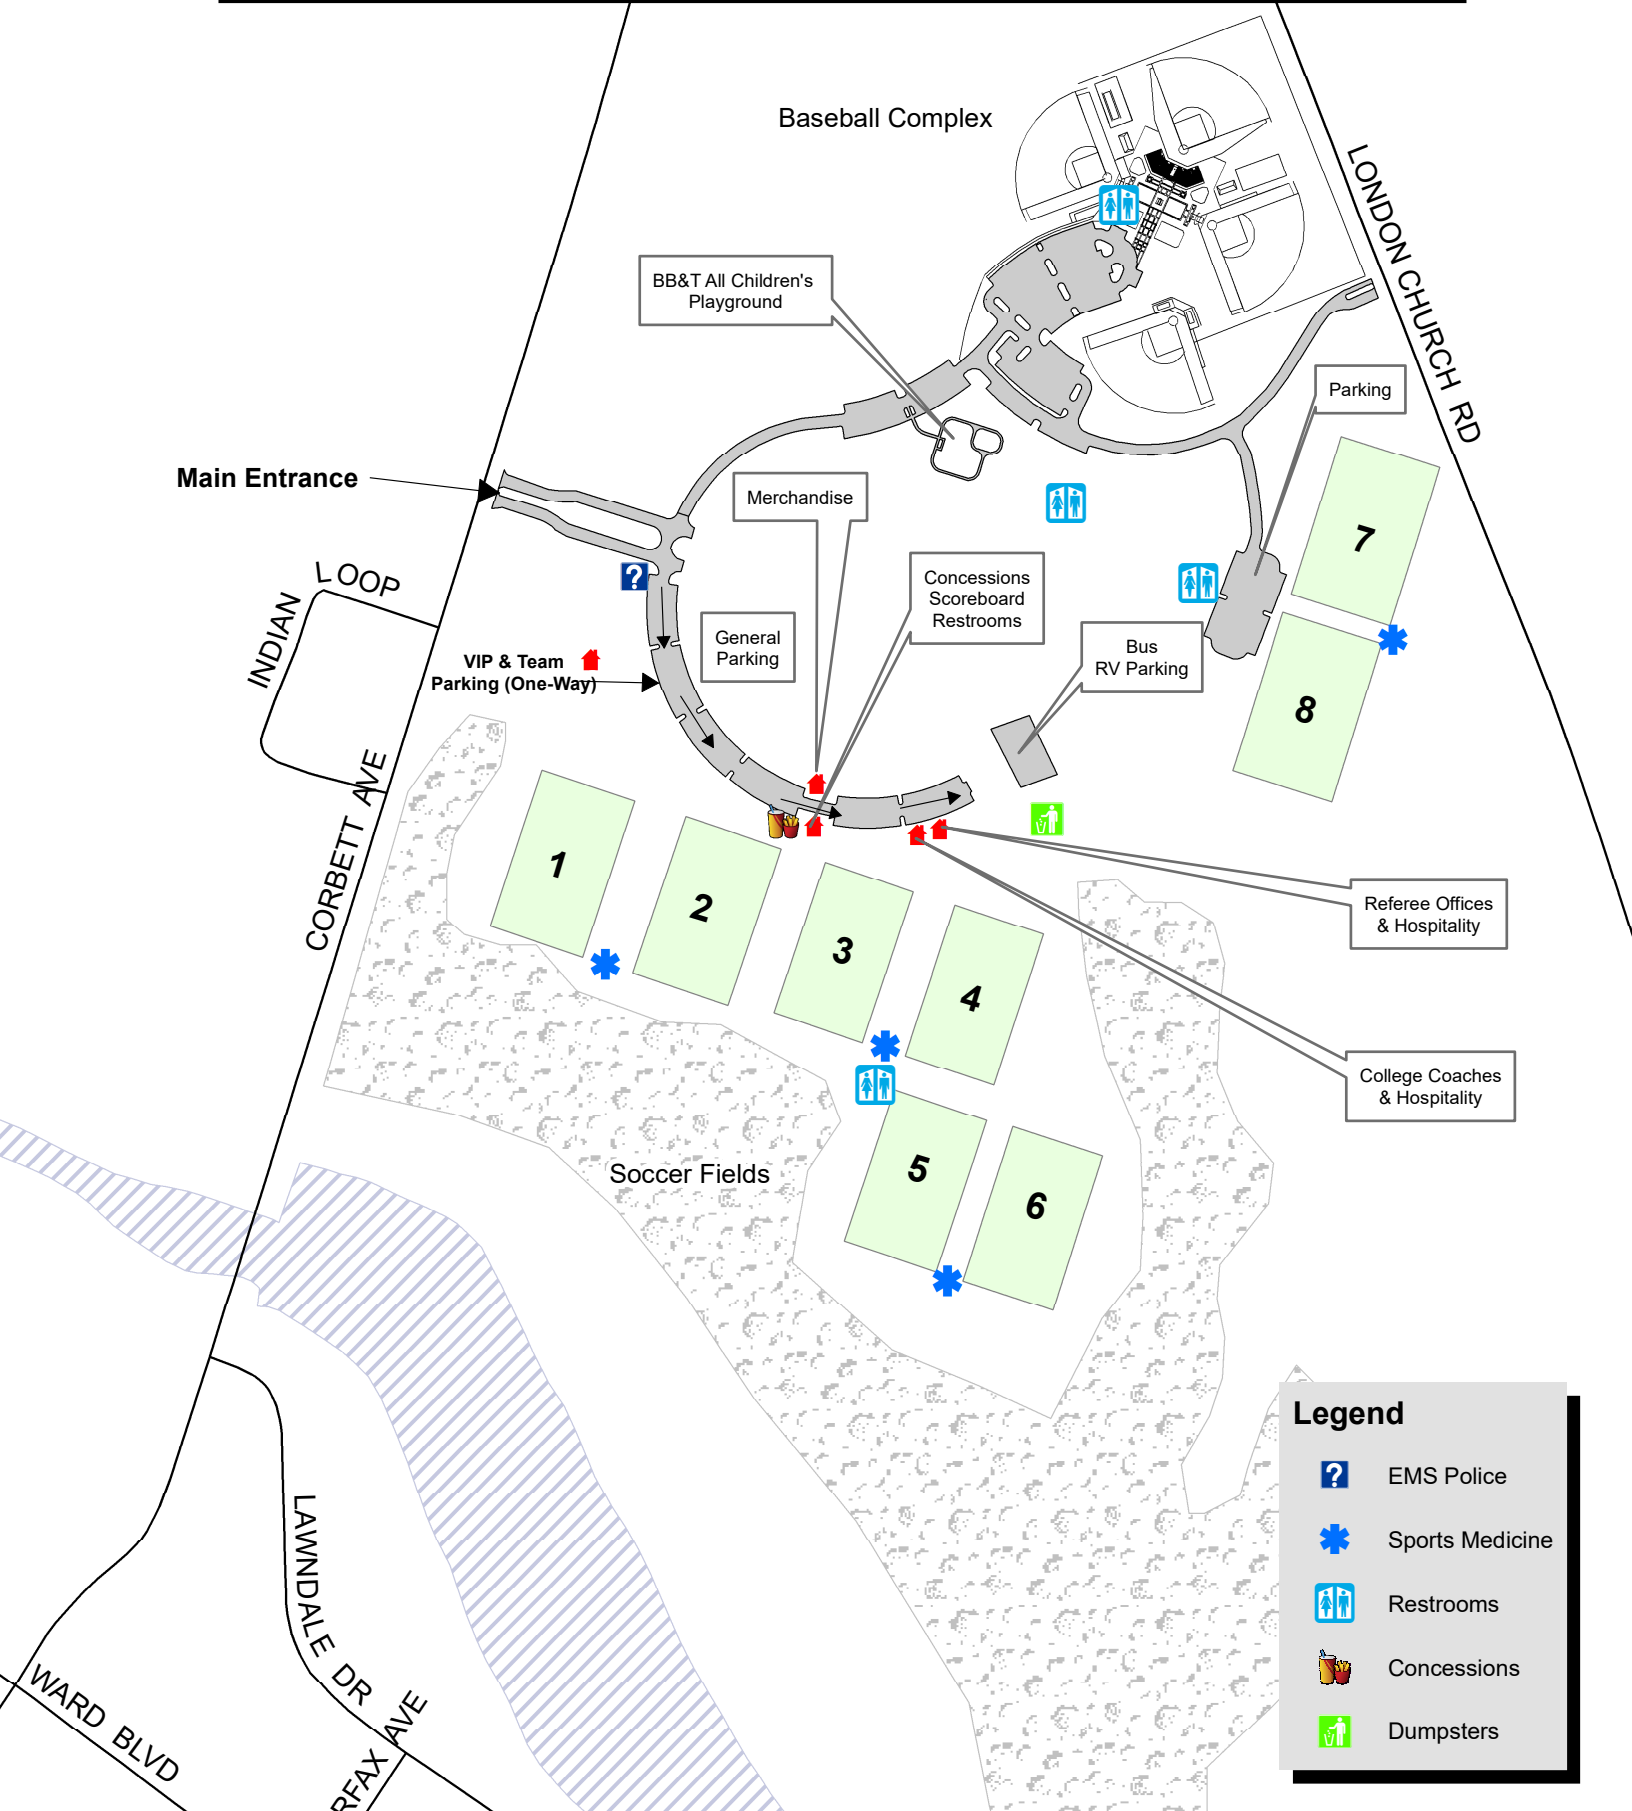

# J. Burt Gillette Athletic Complex

3238 Corbett Avenue, Wilson, NC 27893

### Legend

- EMS Police
- Sports Medicine
- Restrooms
- Concessions
- Dumpsters